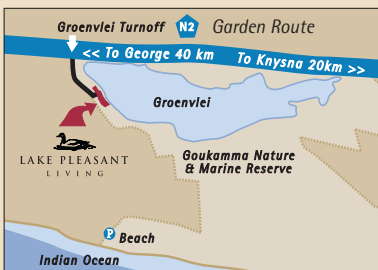

LAKE PLEASANT LIVING EXCLUSIVE SUITES

More than just a hotel room, our spacious suites offer superb facilities in tranquil, natural surrounds. Situated on the edge of Groenvlei Lake and ideally placed between Sedgefield and Knysna. Expect comfort and luxury in a relaxed environment where you set the pace.

- Well-appointed 1&2 bedroom suites
- Open plan living areas, private patios
- En-suite bedrooms & amenities
- Equipped kitchenettes
- Serviced daily
- Lake and garden facing

BISTRO ON THE LAKE

- Fabulous views across the lake
- Relaxed, informal atmosphere
- Blend of European & South African dishes
- Private Dining room (seats 14)
- Big screen TV

MANTIS COLLECTION SPA & GYM

- Body & beauty treatments
- Sauna & steam rooms
- Indoor heated relaxation pool
- Professional, personalized care
- Gym overlooking pool & lake

Quality - Excellence - Distinction

Tel: ++27 (0) 44 349 2400

Fax: ++27 (0) 44 349 2401

e-Mail: reservations@lakepleasantliving.com

Website: www.lakepleasantliving.com

Proud Member of the Mantis Collection
www.mantiscollection.com