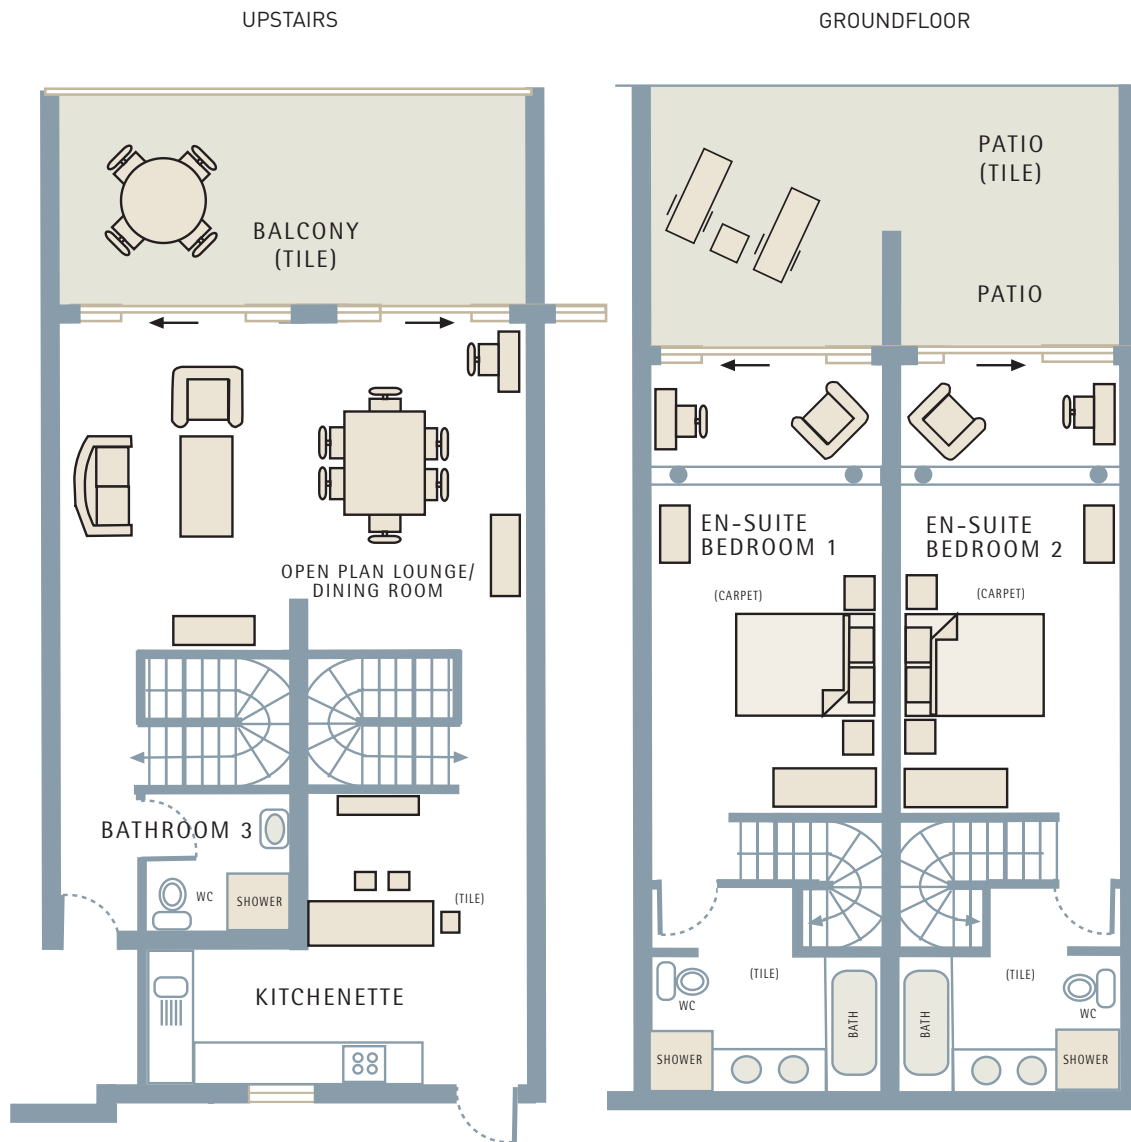

NOT TO SCALE

SPECIFICATION - TWO BEDROOM DUPLEX (SECTION 19)

Suite & Patio m <sup>2</sup>	208
Carport & Storeroom m <sup>2</sup>	20

Total size m <sup>2</sup>	228
Price	R 2,233,300.00
Monthly Levy	R 2700,00